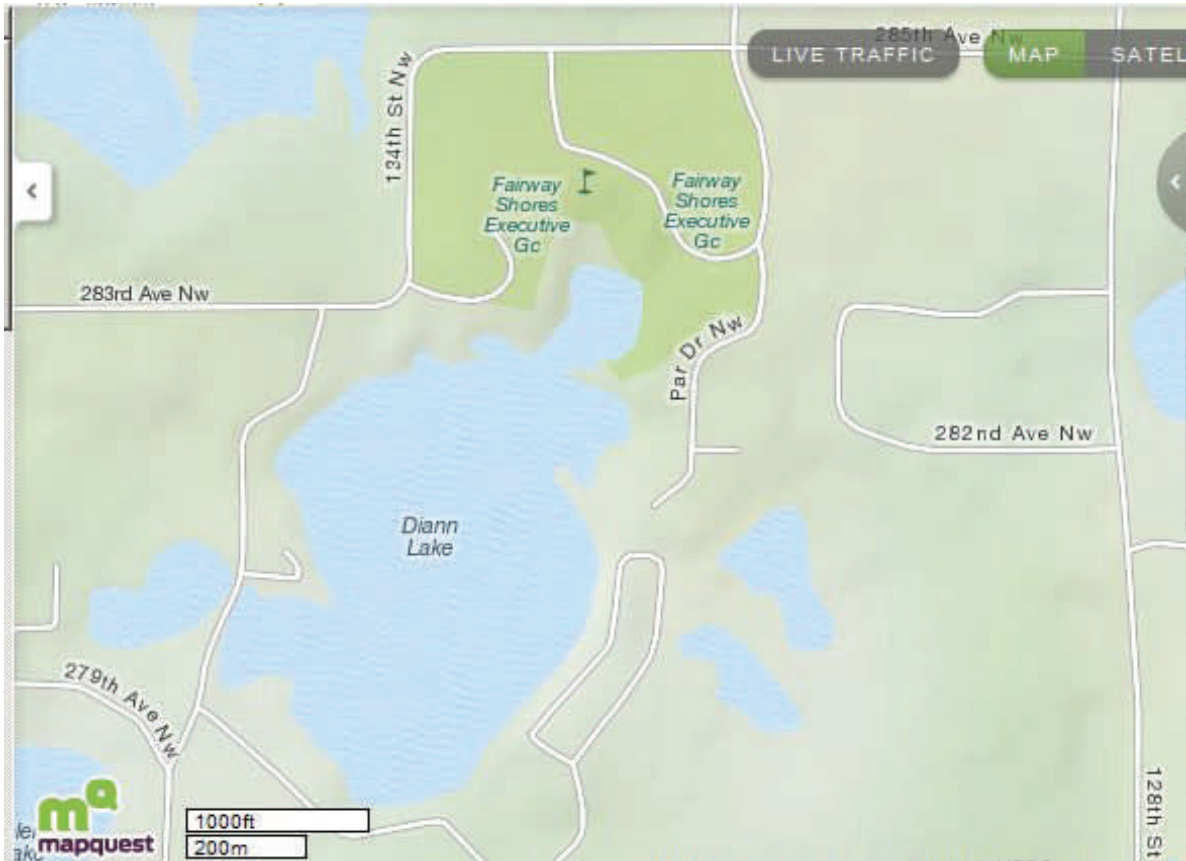

Rose Hart, Realtor
612-250-0119
952-885-6329
rhart@cbburnet.com
www.rosehartrealtor.com
CBBurnet Realty
7550 France Ave. South, Edina, MN

Diann Lake, Zimmerman, Sherburne County, 100 acres.

Sherburne County Local Water Management Plan: http://www.sherburneswcd.org/images_PDF/PDFLinks/sher%20wp_07_CompleteDoc.pdf

Sherburne County Soil and Water Conservation District: <http://www.sherburneswcd.org/>
Elk River Watershed Association: <http://www.sherburneswcd.org/ERWSA/ERWS.htm>

Located near Fairview Shores Executive Golf Course. Shallow and often goes dry. Reportedly more of a pond than a lake.