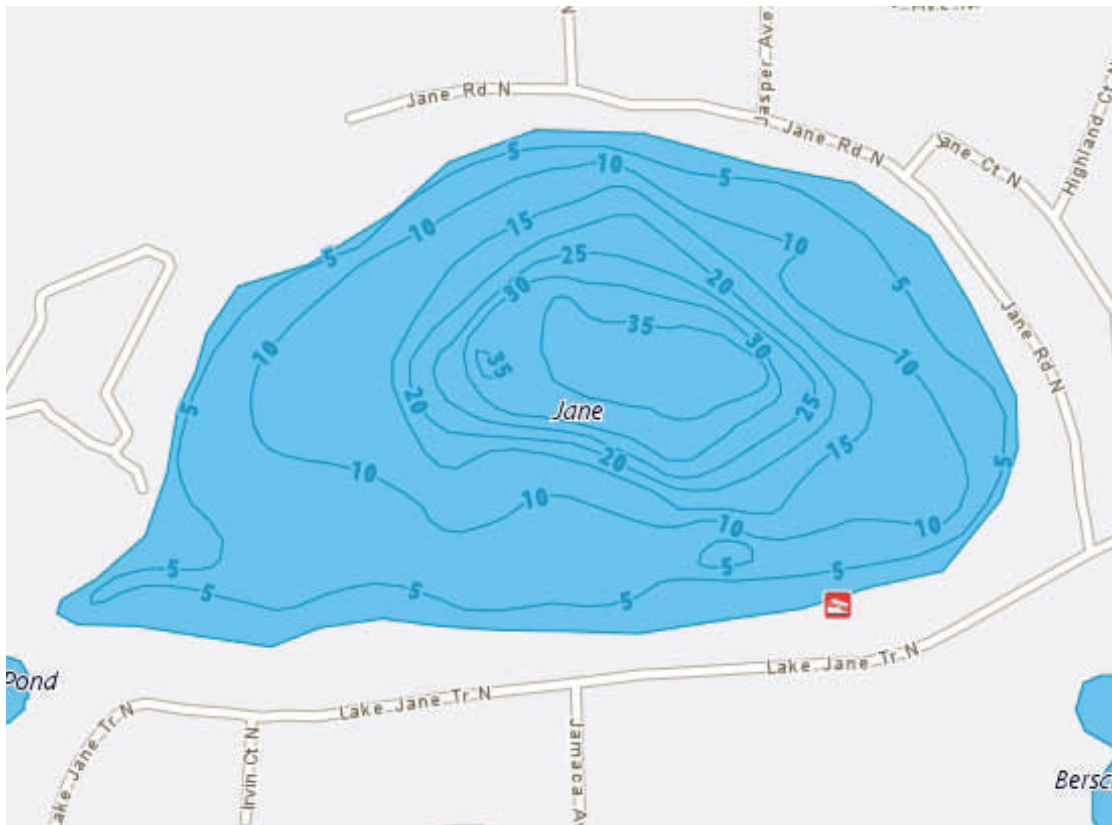

Rose Hart, Realtor
612-250-0119
952-885-6329
rhart@cbburnet.com
www.rosehartrealtor.com
CBBurnet Realty
7550 France Ave. South, Edina, MN

Lake Jane, Lake Elmo, Washington County, 152.75 acres. Sand bottom.
Maximum depth: 69 ft.
Water Clarity: 14 ft.
Aquatic Invasive species: None noted.

MN DNR Fishing Report: <http://www.dnr.state.mn.us/lakefind/showreport.html?downum=82010400> NOTE: Special and/or Experimental Fishing Regulations exist on this lake. The MN Dept of Health does NOT recommend consumption of any fish over 25" in length.

Washington County Water Resources Planning: http://www.co.washington.mn.us/info_for_residents/environment/water_resources/

Abuts the Closed Washington County Sanitary Landfill, an EPA Superfund site. Groundwater is contaminated with PCB's, PFO's, mercury and dioxin. For current site conditions and progress, check <http://www.epa.gov/R5Super/npl/minnesota/MND980704738.htm>