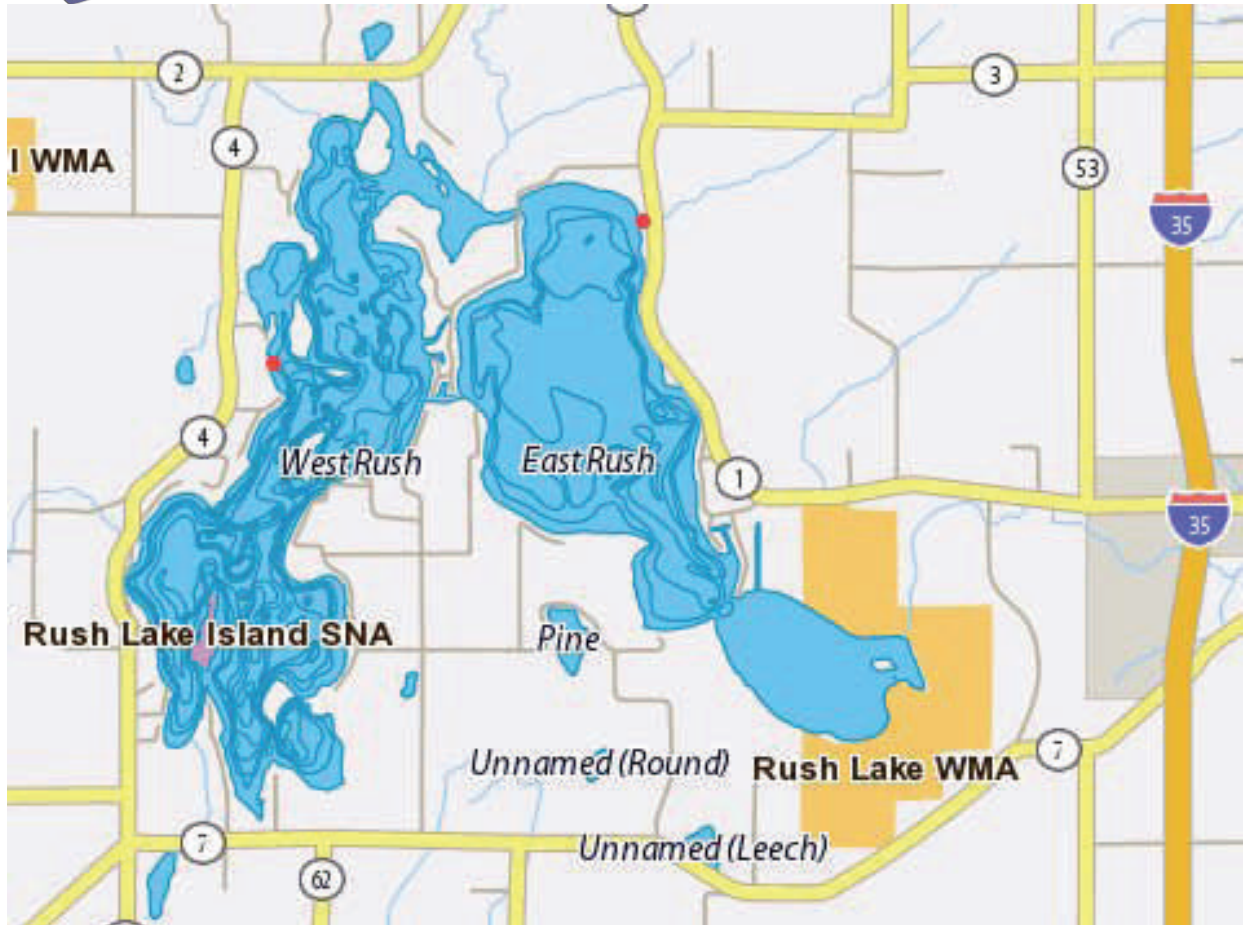

Rose Hart, Realtor
612-250-0119
952-885-6329
rhart@cbburnet.com
www.rosehartrealtor.com
CBBurnet Realty
7550 France Ave. South, Edina, MN

West Rush Lake, Stanchfield, Chisago County, 1578.62 acres.
Maximum depth: 42 ft.
Water Clarity: 2.8 ft.
Aquatic Invasive Species: Carp.

The DNR Fish Report: <http://www.dnr.state.mn.us/lakefind/showreport.html?downum=13006902>

Chisago Soil and Water Conservation District Plan: <http://www.chisagoswcd.org/2011AnnualPlan.pdf>

There are Three Rush Lakes in Chisago County. This is West Rush Lake, (DNR inventory number 13006902) with the 21acre Rush Lake Island Scientific and Natural Area, also known as Crane Island. Boat landing on the island is not permitted during the heron nesting season. For more information go to: <http://www.dnr.state.mn.us/snas/sna00952/index.html>. West Rush Lake is a deep, fertile, stocked and managed lake. Both East and West Rush Lakes are listed as Impaired by the MPCA.