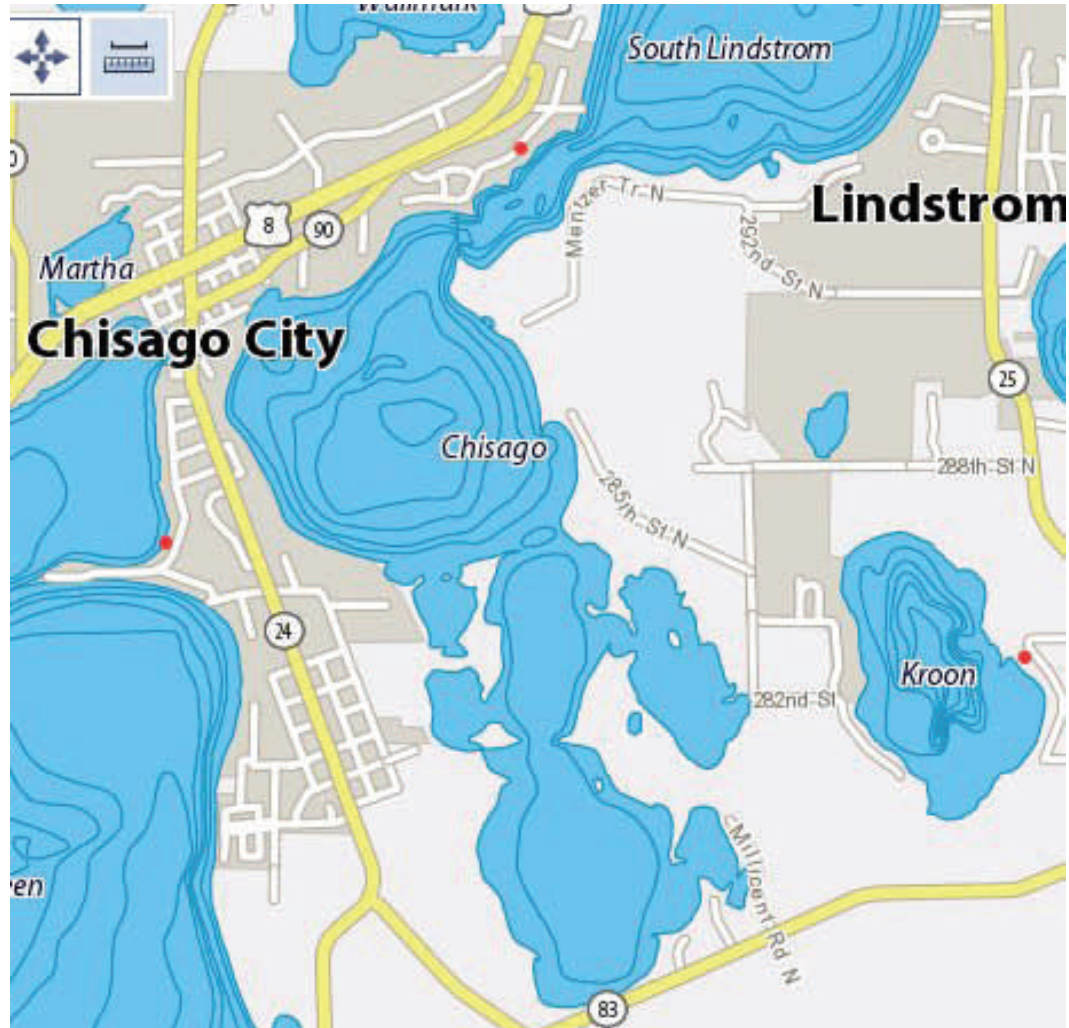

Rose Hart, Realtor  
612-250-0119  
952-885-6329  
rhart@cbburnet.com  
www.rosehartrealtor.com  
CBBurnet Realty  
7550 France Ave. South, Edina, MN

Chisago Lake, Chisago, Chisago County, 897.33 acres. Predominantly sand shore.  
Maximum depth : 34 ft.  
Water Clarity: 3.2 ft.  
Aquatic Invasive Species: None noted.

The DNR Fish Report: <http://www.dnr.state.mn.us/lakefind/showreport.html?downum=13001200> Special and/or Experimental Fishing Regulations exist on this lake.

There are six Chisago Lakes in Chisago County. This lake is located west of Kroon Lake, (DNR inventory number, 13001200) and connected to South Lindstrom Lake by a channel, and therefore are similar in characteristics. It should be noted that the southern portion of this lake is only 5 feet deep.