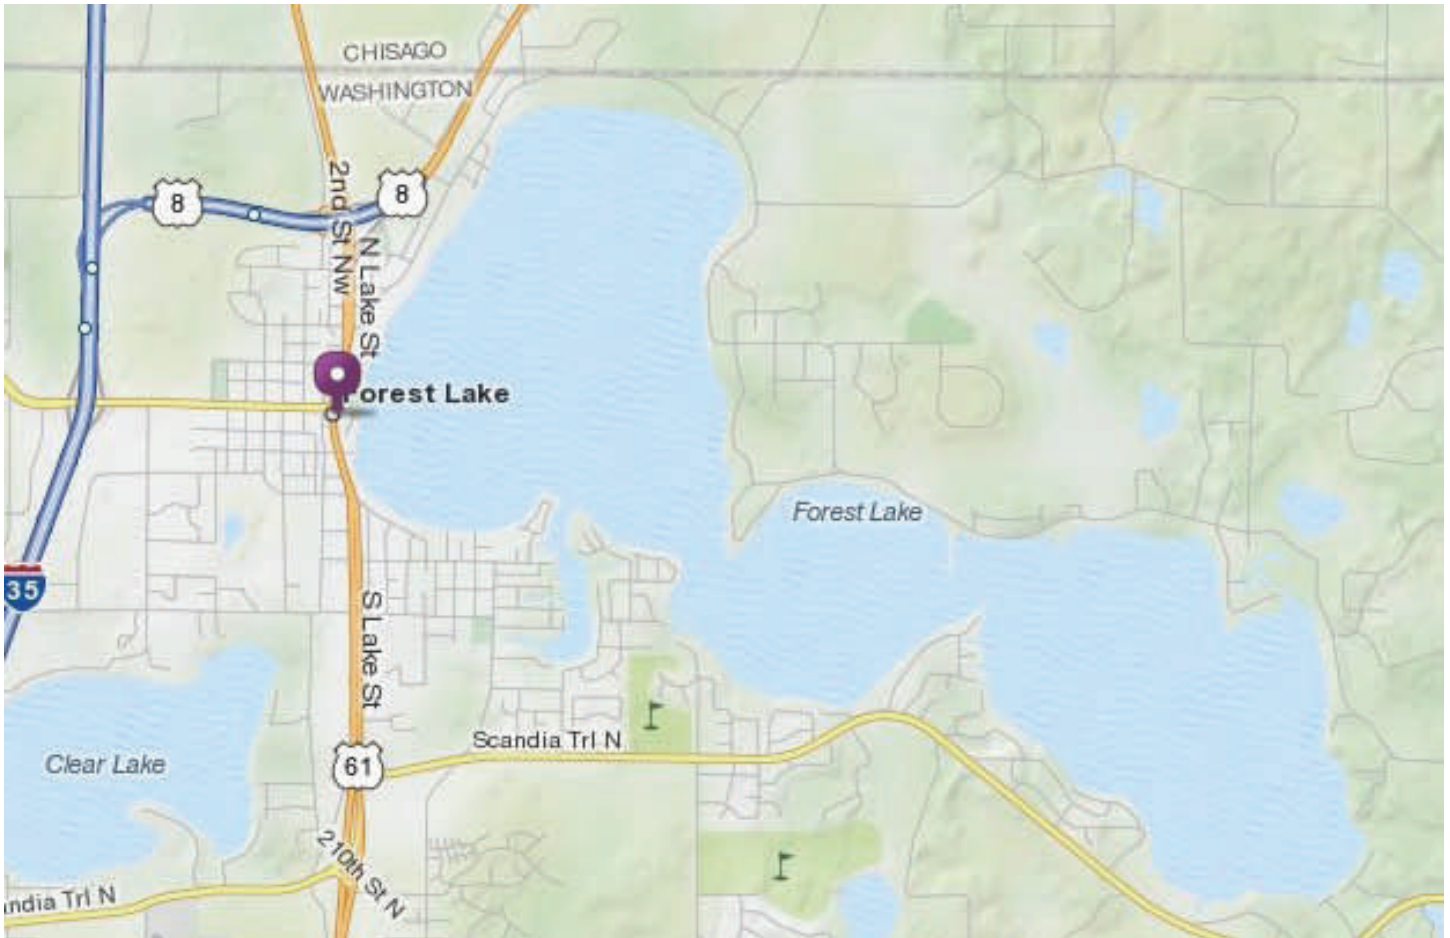

Rose Hart, Realtor
612-250-0119
952-885-6329
rhart@cbburnet.com
www.rosehartrealtor.com
CBBurnet Realty
7550 France Ave. South, Edina, MN

Forest Lake, Forest Lake, Washington County, 2270acres, sand bottom.
Maximum depth : 37 ft. (Primarily 15 deep)
Water Clarity: 5.5 ft.
Aquatic Invasive species: carp