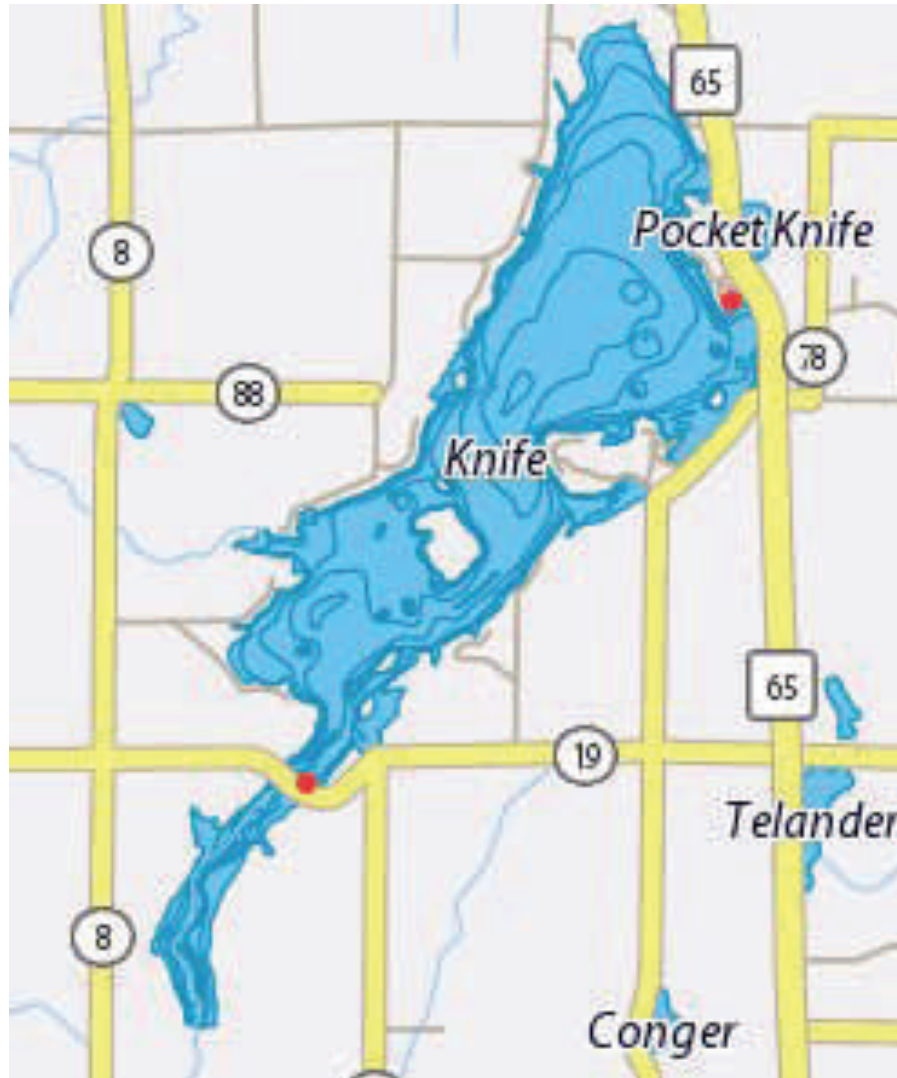

Rose Hart, Realtor
612-250-0119
952-885-6329
rhart@cbburnet.com
www.rosehartrealtor.com
CBBurnet Realty
7550 France Ave. South, Edina, MN

Knife Lake, Kanabec, Mora County, 1259.21 acres. Sandy bottom.
Maximum depth : 15 ft., average depth, 9 ft.
Water Clarity: 4 ft.
Aquatic Invasive species: Eurasian water milfoil
MN DNR Fishing Report: <http://www.dnr.state.mn.us/lakefind/showreport.html?downum=02002600>
Special and/or Experimental Fishing Regulations exist on this lake.

See the MN Department of Health report on Mora water quality: <http://www.health.state.mn.us/divs/eh/water/com/dwar/report05.html#Emerging> NOTE: "Mora instituted changes in its water treatment process that has reduced trihalomethanes to acceptable levels." The lake is shallow, with 25 varieties of aquatic plants.