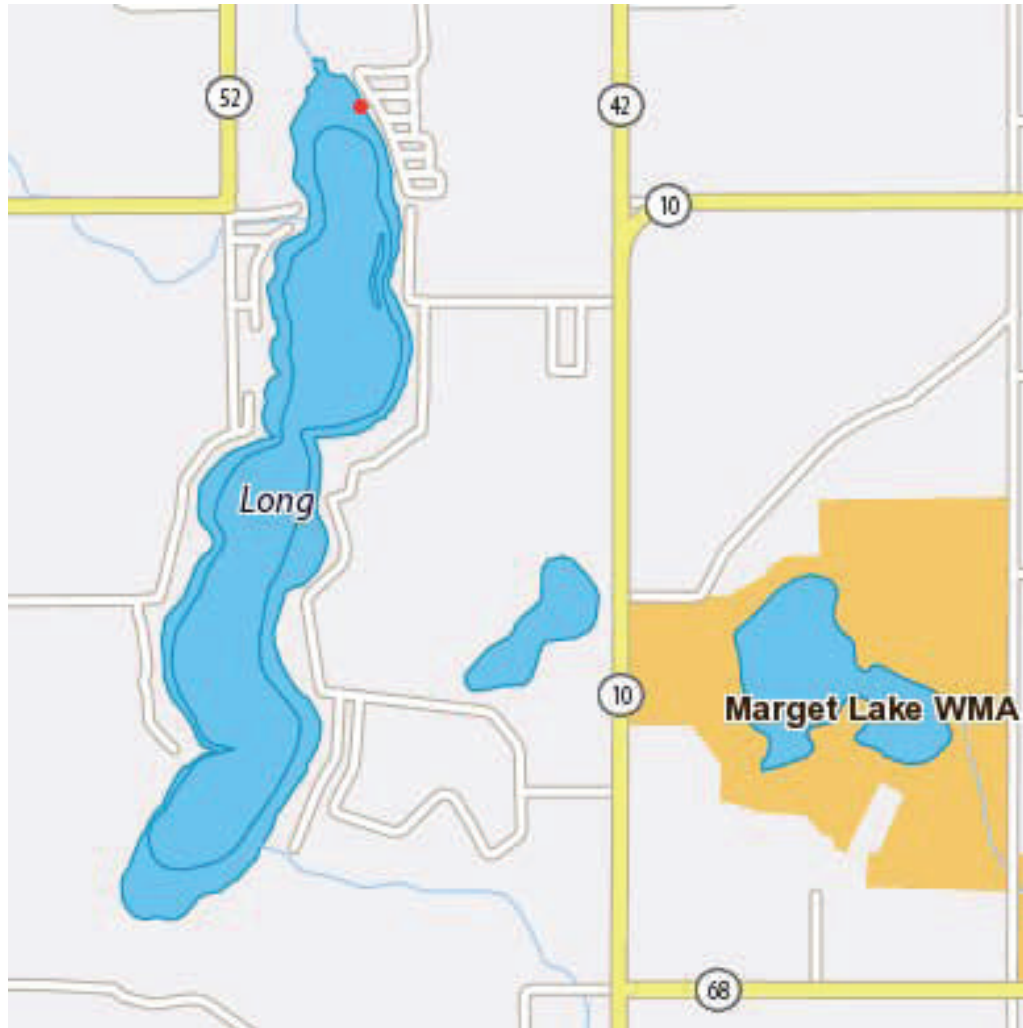

Rose Hart, Realtor
612-250-0119
952-885-6329
rhart@cbburnet.com
www.rosehartrealtor.com
CBBurnet Realty
7550 France Ave. South, Edina, MN

Long Lake, Isanti, Isanti County, 381.58 acres.
Maximum depth : 15 ft.
Water Clarity: 1.5 ft.
Aquatic Invasive Species: Carp, curled pondweed (dense)

The DNR Fish Report: <http://www.dnr.state.mn.us/lakefind/showreport.html?downum=30007200>

There are Three Long Lakes in Isanti County. This lake is located east of German Lake, near the Marget Lake Wildlife Management Area. (DNR inventory number, 30007200) It is shallow, averaging only 5 feet deep. Pronounced algae density, periodic winterkill.