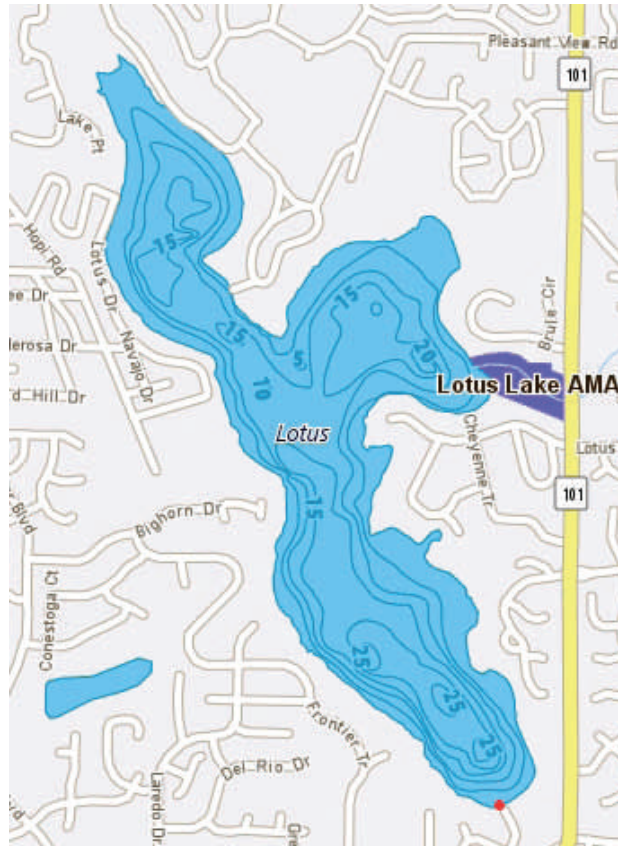

Rose Hart, Realtor
612-250-0119
952-885-6329
rhart@cbburnet.com
www.rosehartrealtor.com
CBBurnet Realty
7550 France Ave. South, Edina, MN

Lotus Lake, Chanhassen, Carver County, 245.14 acres.
Maximum depth: 29 ft.
Water Clarity: 4 ft.
Aquatic Invasive species:

MN DNR Fishing Report: <http://www.dnr.state.mn.us/lakefind/showreport.html?downum=10000600>

Lotus Lake Aquatic Management Area: This area is protected from development., shoreline restoration in progress.