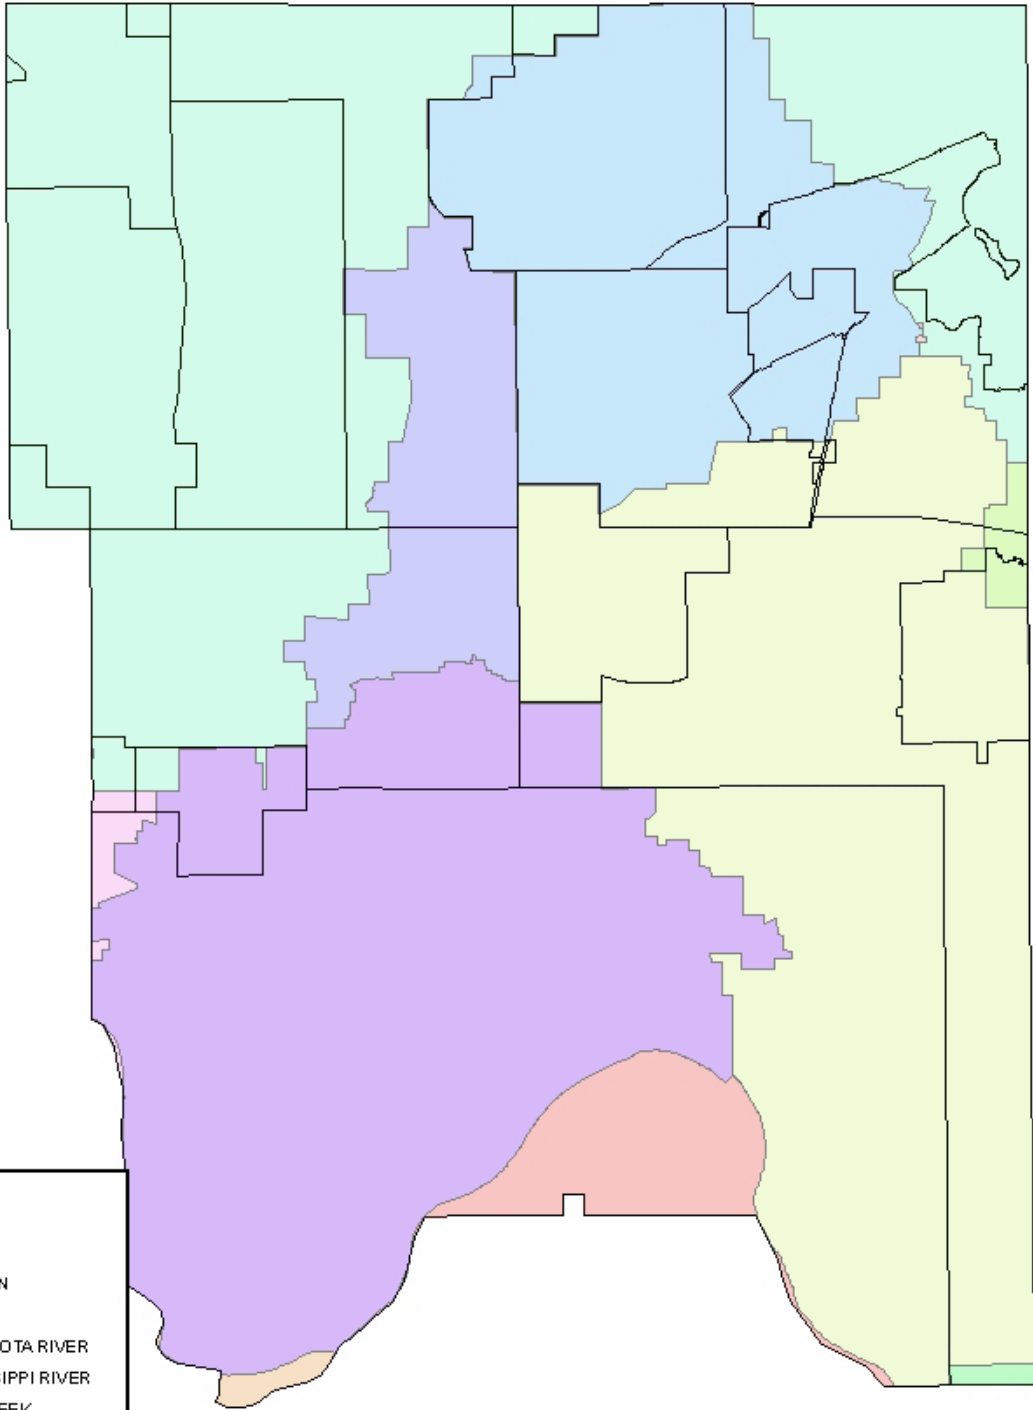

Ramsey County Watershed Management Organizations (WMO)

Legend

WMO

- CAPITOL REGION
- GRASS LAKE
- LOWER MINNESOTA RIVER
- LOWER MISSISSIPPI RIVER
- MINNEHAHA CREEK
- MISSISSIPPI RIVER
- RAMSEY/WASHINGTON METRO
- RICE CREEK
- SIX CITIES
- SOUTH WASHINGTON COUNTY
- VADNAIS LAKE AREA
- VALLEY BRANCH