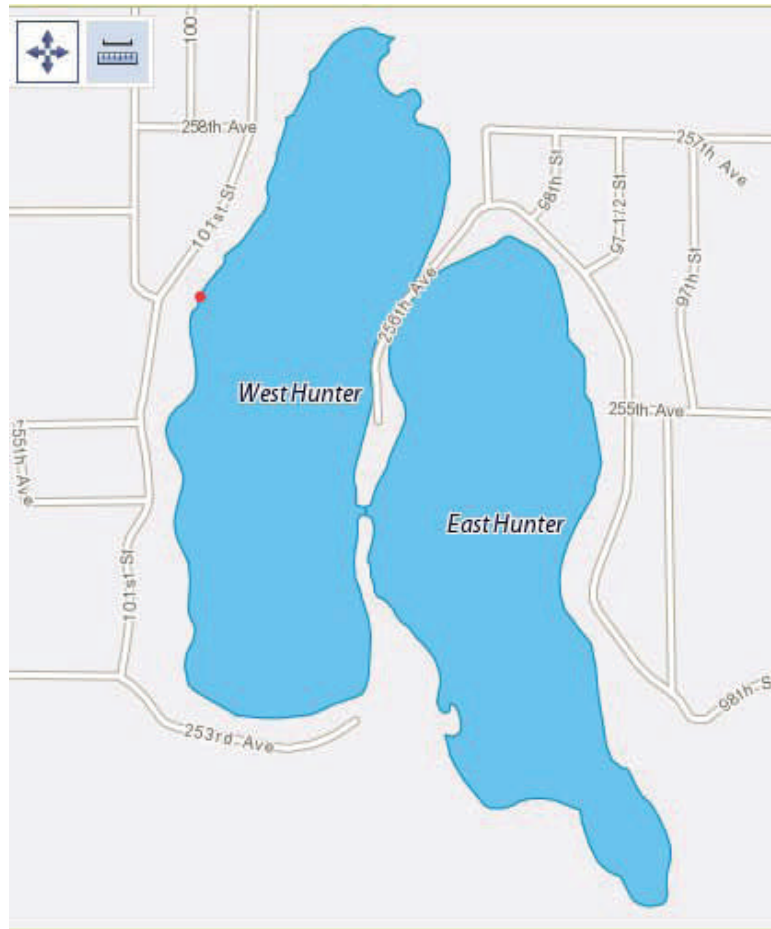

Rose Hart, Realtor
612-250-0119
952-885-6329
rhart@cbburnet.com
www.rosehartrealtor.com
CBBurnet Realty
7550 France Ave. South, Edina, MN

West Hunter Lake, Crown, Sherburne County, 59.96 acres. Muck bottom.
Maximum depth: 6 feet
Water clarity: 6 feet
Aquatic Invasive Species: Curled pondweed, Northern water milfoil.

DNR Fish Report: <http://www.dnr.state.mn.us/lakefind/showreport.html?downum=71002200> NOTE: History of winterkill, oxygen depletion and algae blooms.

Sherburne County: Information on Floodplains, Shorelands, Water and Wells, Wetlands and Fee Schedule. Includes details on well water testing. <http://www.co.sherburne.mn.us/zoning/envirom/floodplains.php> Connected to East hunter, which is 90% covered with pondweed.